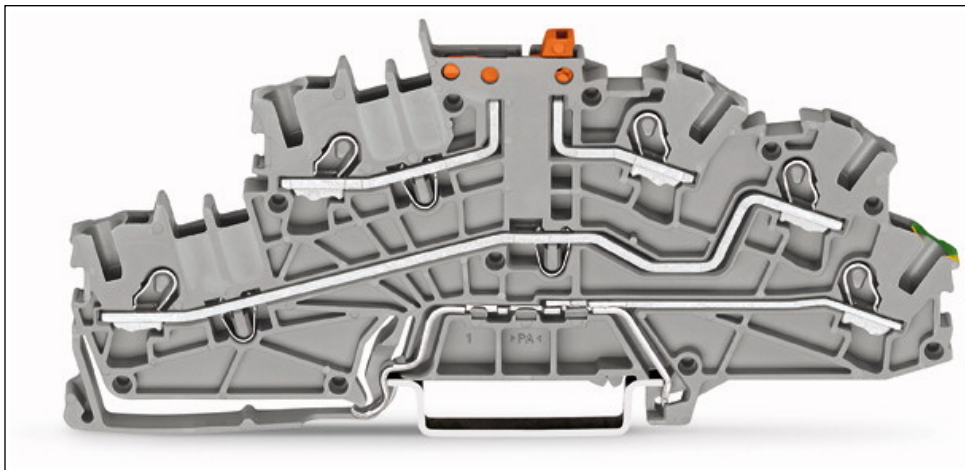

Images & drawings