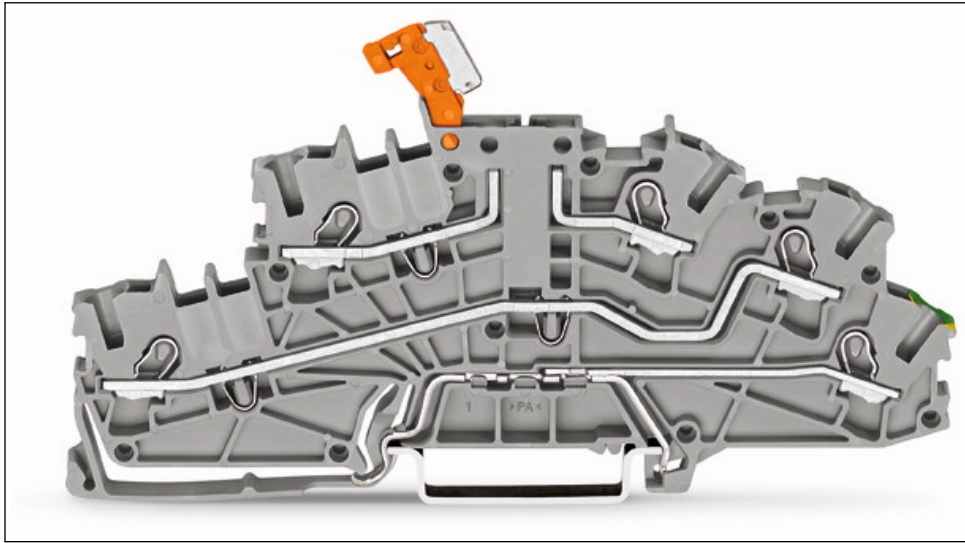

Images & drawings